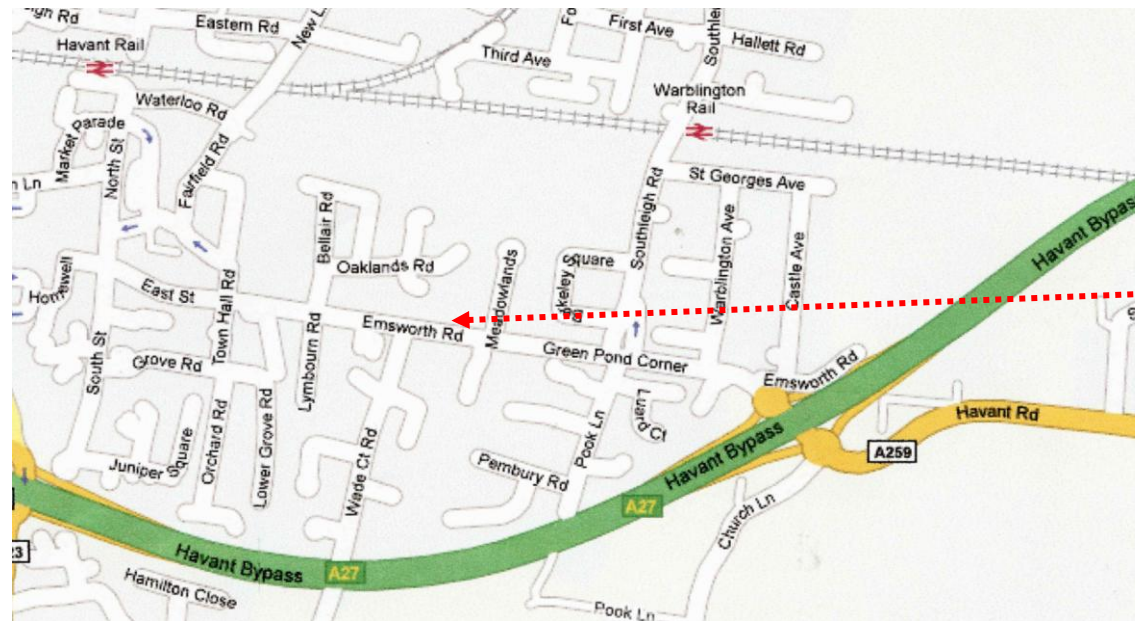

**Mabway Office Directions Denvilles House, 33, Emsworth Road, Havant, Hants, PO9 2SN Tel: 02392 484488)**

A27 going East : take the turning to Emsworth (immediately after the Havant and Hayling Island turn). Go down slip road to roundabout and take the first exit (Emsworth Road). Go through a set of traffic lights and then just past a turning on the right (Meadowlands) there is green HAVANT sign on the left and ON THE RIGHT an entrance to the Denvilles conservative club (the Mabway sign is on the wall). Follow the one way system round the back and our office has a blue door and a Mabway sign.

Please note that the above postcode when entered in SATNAV may well take you 300 yards from the entrance so please check the photos to ensure your safe arrival and a good cup of tea.

Main Entrance from Emsworth Rd

Denvilles House, follow one way system to rear of building

Car Park

Mabway Main Entrance